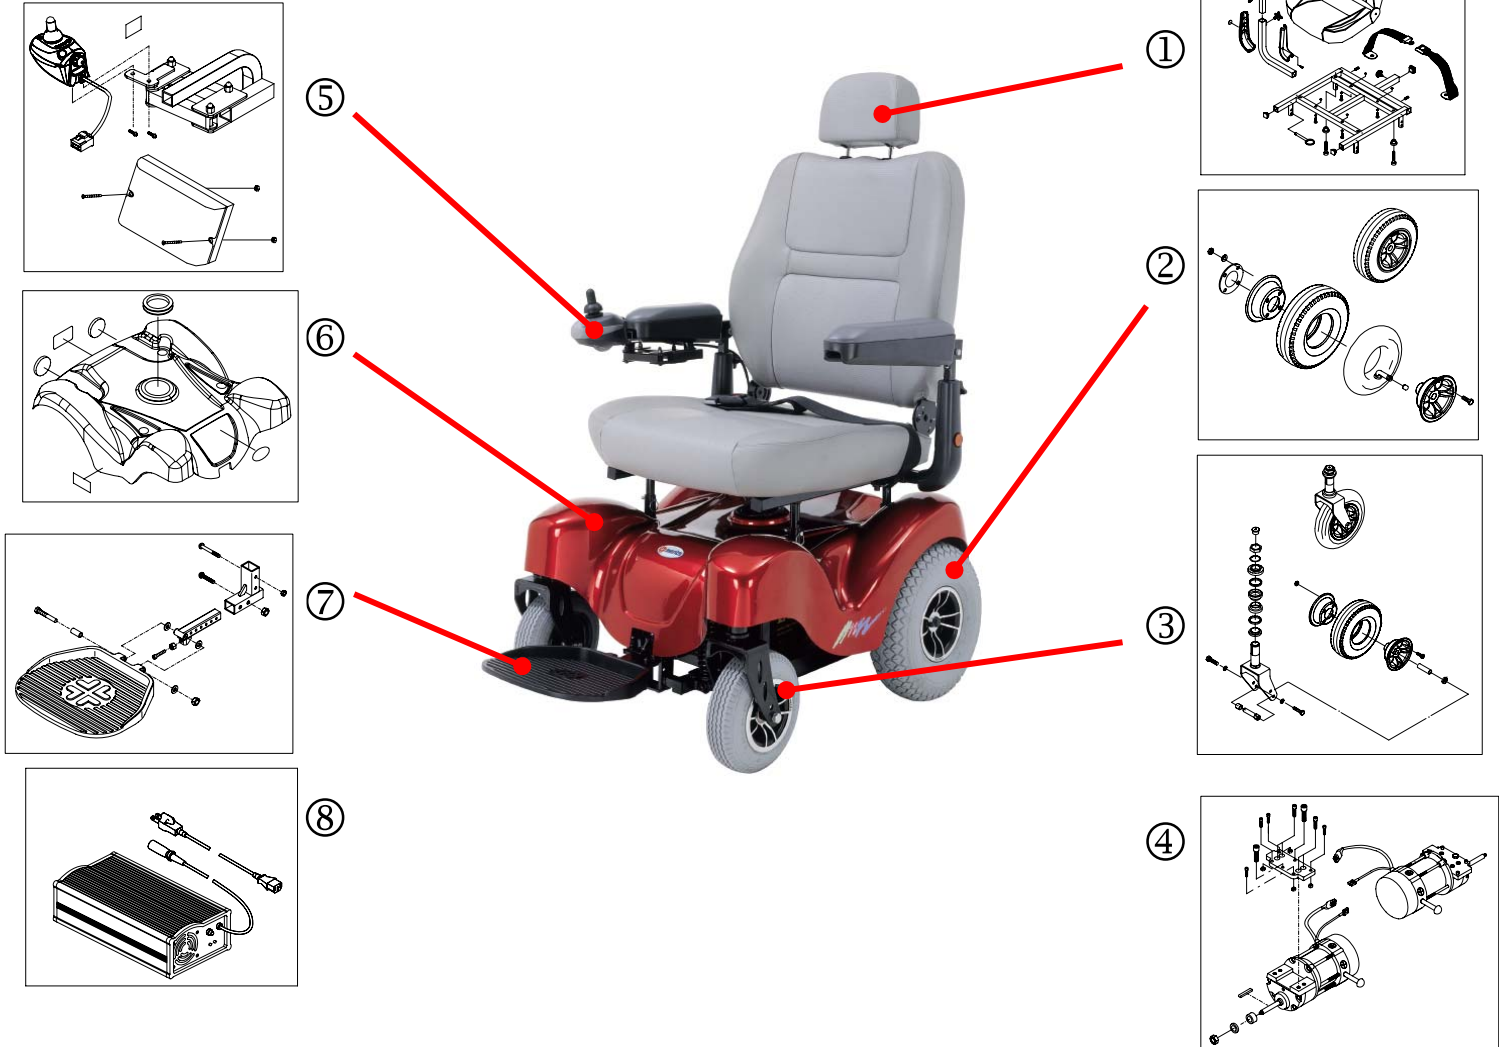

P7101-ARMU/P7101-SBMU

①	Seat ass'y	⑤	Controller
	32200086(CAPTAIN SEAT ASSY,22"W*18"D*22"H,P710)		33703023 (DYNAMIC SHARK CONTROLLER)
	32222016 (CAPTAIN SEAT(M12C)22W*18D*22H(P00))		64810005 (JOYSTICK ONLY, DY SHARK,DK-REMA03)
	43701072(PAD, ARMREST(LONG),BLACK)		64210005 (Controller Only,Dy Sharkdk-Pma05).
	43701073(PAD,ARMREST(SHORT),BLACK)	⑥	Shroud ass'y
②	Drive Wheel Ass'y.		30510168 (SHROUD ASSY (RED),P710)
	32600423(12" Rear Wheel Ass'y.,4.00-5 Alu. Rim, Black,Pt)		30515071 (SHROUD ASSY (BLUE),P710)
③	Caster Wheel with Fork Ass'y.	⑦	Footplate ass'y.
	33100049(Castor Wheel, 2.80/2.50-4 Pufoam Filled Wheel)		33303046 (Footplate With Mountingtube Ass'y., P710)
④	Motor and gearbox complete, LH and RH.	⑧	Charger unit
	62010030 (Motor/Gearbox Ass'y.A9Y1X04372, P7101, LH)		65102001(Charger, Off Board,Hp8204-6a-Off,115/230VAC)
	62020030 (Motor/Gearbox Ass'y.A9Y1X04372, P7101, RH)		63600008(CHARGER POWERCORD W/PLUG,US SPEC)