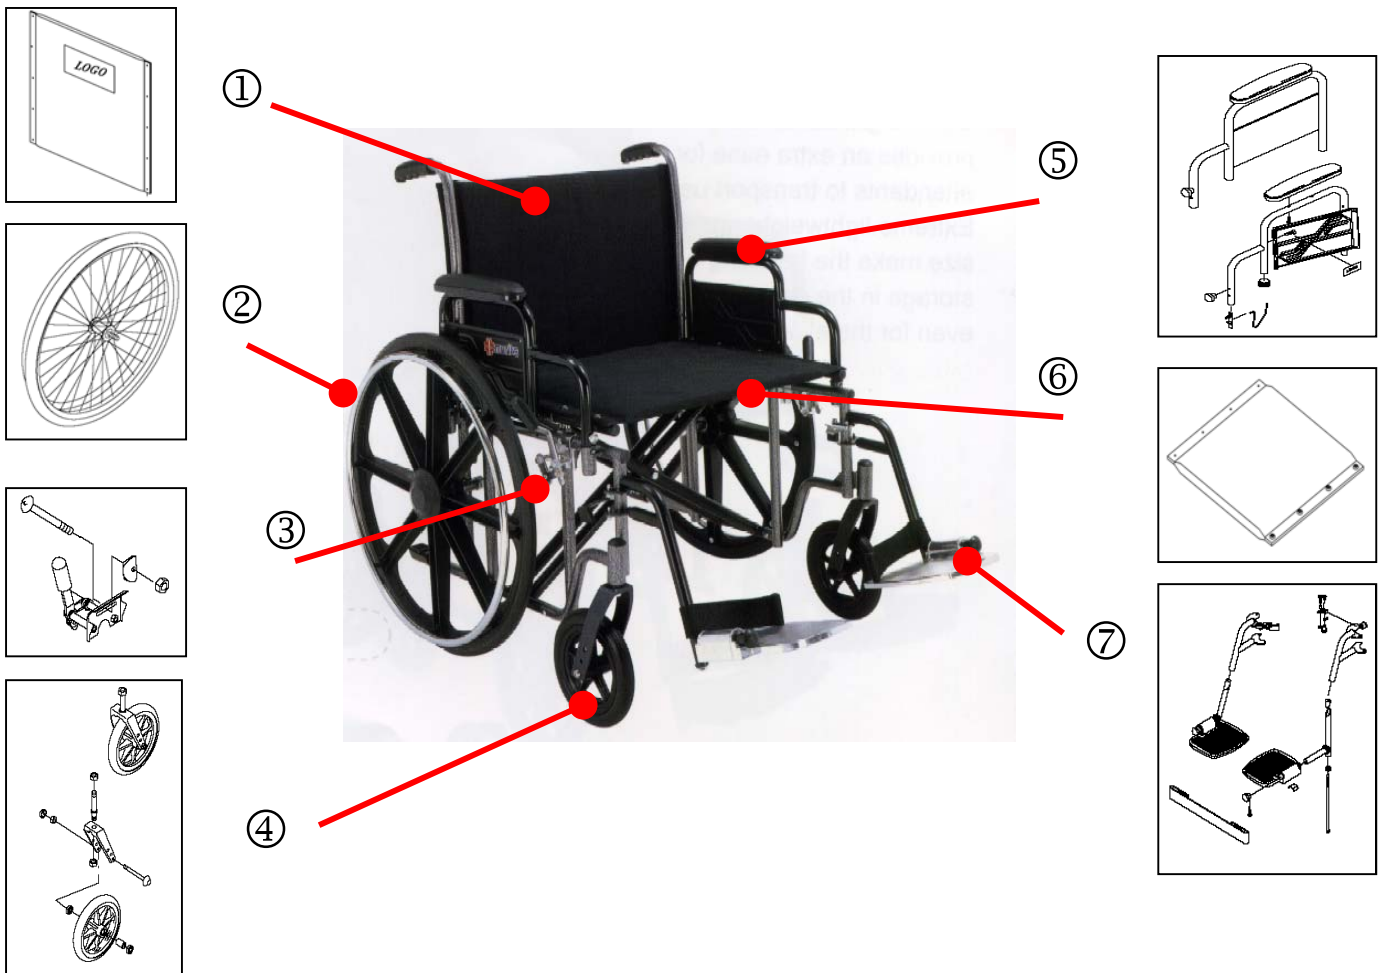

N473-MU

①	Back uph ass'y	4370BM28(20" BLACK NYLON SEAT UPHOLSTERY)
	4370BM25(20" BLACK NYLON BACK UPHOLSTERY)	4370BM29(22" BLACK NYLON SEAT UPHOLSTERY)
	4370BM26(22" BLACK NYLON BACK UPHOLSTERY)	4370BM30(24" BLACK NYLON SEAT UPHOLSTERY)
	4370BM27(24" BLACK NYLON BACK UPHOLSTERY)	⑦
②	Rear wheel Ass'y.	Swingaway footrest ass'y
	32500M30(24"*1"ST REAR WHEEL ASS'Y 500LBS).	33325M16(SWINGANG FOOTREST ASS'Y LH/RH)
③	Brake ass'y	33325M17(SWINGANG FOOTREST ASS'Y LH)
	33200M86 BRAKE ASS'Y LH	33325M18(SWINGANG FOOTREST ASS'Y RH)
	33200M87 BRAKE ASS'Y RH	33304M72(BLACK SWINGANG FOOTREST ASS'Y LH/RH)
④	Front wheel ass'y	33304M79(BLACK SWINGANG FOOTREST ASS'Y LH)
	33003M19(FRONT WHEEL ASS'Y)	33304M80(BLACK SWINGANG FOOTREST ASS'Y RH)
⑤	Detachable desk arm ass'y LH/RH	
	31003M21(DETACHABLE DESK ARM ASS'Y LH/RH)	
	31003M22(DETACHABLE DESK ARM ASS'Y LH)	
	31003M23(DETACHABLE DESK ARM ASS'Y RH)	
⑥	Seat uph ass'y	