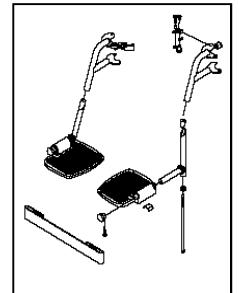

①	Back uph ass'y	4370CM40(26" BLACK NYLON SEAT UPHOLSTERY)
	4370CM43(26" BLACK NYLON BACK UPHOLSTERY)	4370CM41(28" BLACK NYLON SEAT UPHOLSTERY)
	4370CM44(28" BLACK NYLON BACK UPHOLSTERY)	4370CM42(30" BLACK NYLON SEAT UPHOLSTERY)
	4370CM45(30" BLACK NYLON BACK UPHOLSTERY)	
②	Rear wheel Ass'y.	⑦ Swingaway footrest ass'y
	3250AM44(24"*1-3/8"*ST REAR WHEEL ASS'Y 700LBS).	3330AM74(CP SWINGANG FOOTREST ASS'Y LH/RH)
③	Brake ass'y	3330AM75(CP SWINGANG FOOTREST ASS'Y LH)
	33200M67 BRAKE ASS'Y LH	3330AM76(CP SWINGANG FOOTREST ASS'Y RH)
	33200M68 BRAKE ASS'Y RH	33304M72(BLACK SWINGANG FOOTREST ASS'Y LH/RH)
④	Front wheel ass'y	33304M79(BLACK SWINGANG FOOTREST ASS'Y LH)
	33001M09(FRONT WHEEL ASS'Y)	33304M80(BLACK SWINGANG FOOTREST ASS'Y RH)
⑤	Detachable desk arm ass'y LH/RH	
	3100BM32(DETACHABLE DESK ARM ASS'Y LH/RH)	
	3100BM33(DETACHABLE DESK ARM ASS'Y LH)	
	3100BM34(DETACHABLE DESK ARM ASS'Y RH)	
⑥	Seat uph ass'y	