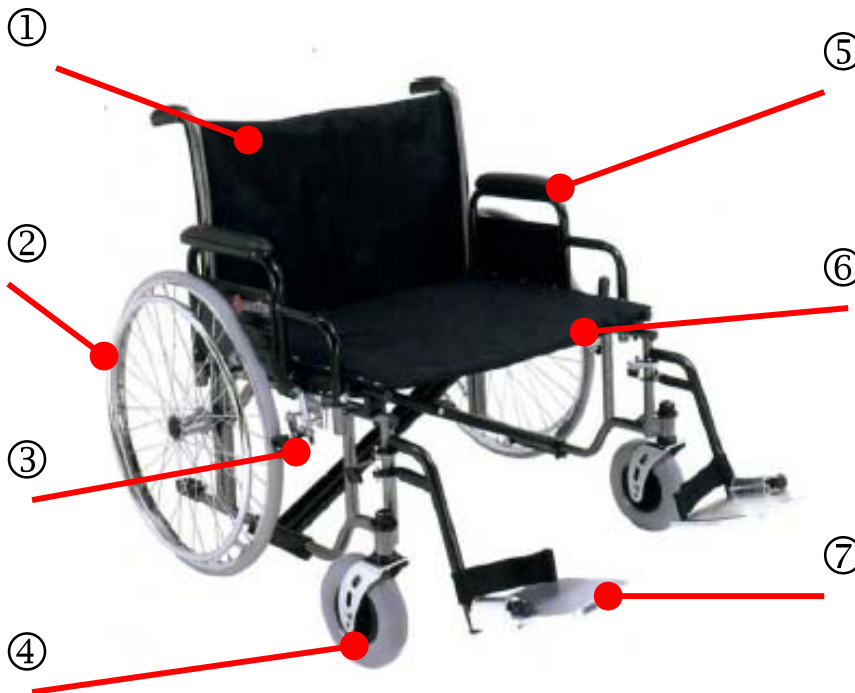

①	Back uph ass'y	4370CM40(26" BLACK NYLON SEAT UPHOLSTERY)
	4370CM43(26" BLACK NYLON BACK UPHOLSTERY)	4370CM41(28" BLACK NYLON SEAT UPHOLSTERY)
	4370CM44(28" BLACK NYLON BACK UPHOLSTERY)	4370CM42(30" BLACK NYLON SEAT UPHOLSTERY)
	4370CM45(30" BLACK NYLON BACK UPHOLSTERY)	
②	Rear wheel Ass'y.	⑦ Swingaway footrest ass'y
	3250AM44(24"*1-3/8"*ST REAR WHEEL ASS'Y 700LBS).	3330AM74(CP SWINGANG FOOTREST ASS'Y LH/RH)
③	Brake ass'y	3330AM75(CP SWINGANG FOOTREST ASS'Y LH)
	33200M67 BRAKE ASS'Y LH	3330AM76(CP SWINGANG FOOTREST ASS'Y RH)
	33200M68 BRAKE ASS'Y RH	33304M72(BLACK SWINGANG FOOTREST ASS'Y LH/RH)
④	Front wheel ass'y	33304M79(BLACK SWINGANG FOOTREST ASS'Y LH)
	33001M09(FRONT WHEEL ASS'Y)	33304M80(BLACK SWINGANG FOOTREST ASS'Y RH)
⑤	Detachable desk arm ass'y LH/RH	
	3100BM32(DETACHABLE DESK ARM ASS'Y LH/RH)	
	3100BM33(DETACHABLE DESK ARM ASS'Y LH)	
	3100BM34(DETACHABLE DESK ARM ASS'Y RH)	
⑥	Seat uph ass'y	