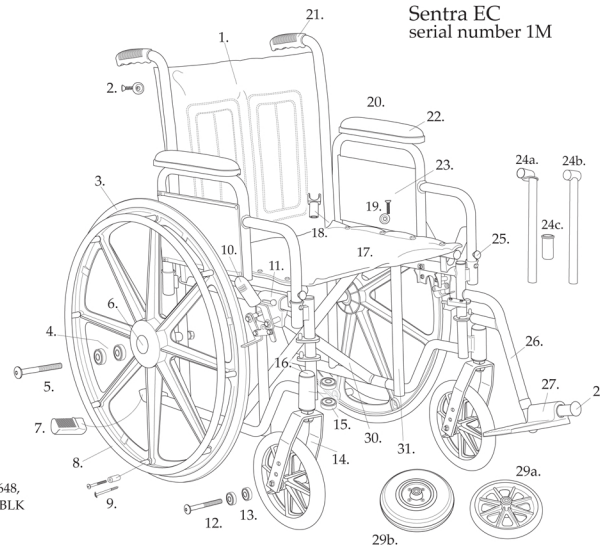

Sentra EC
serial number 1M