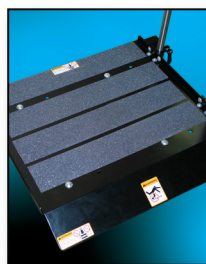

Spacious 25" x 26" Platform