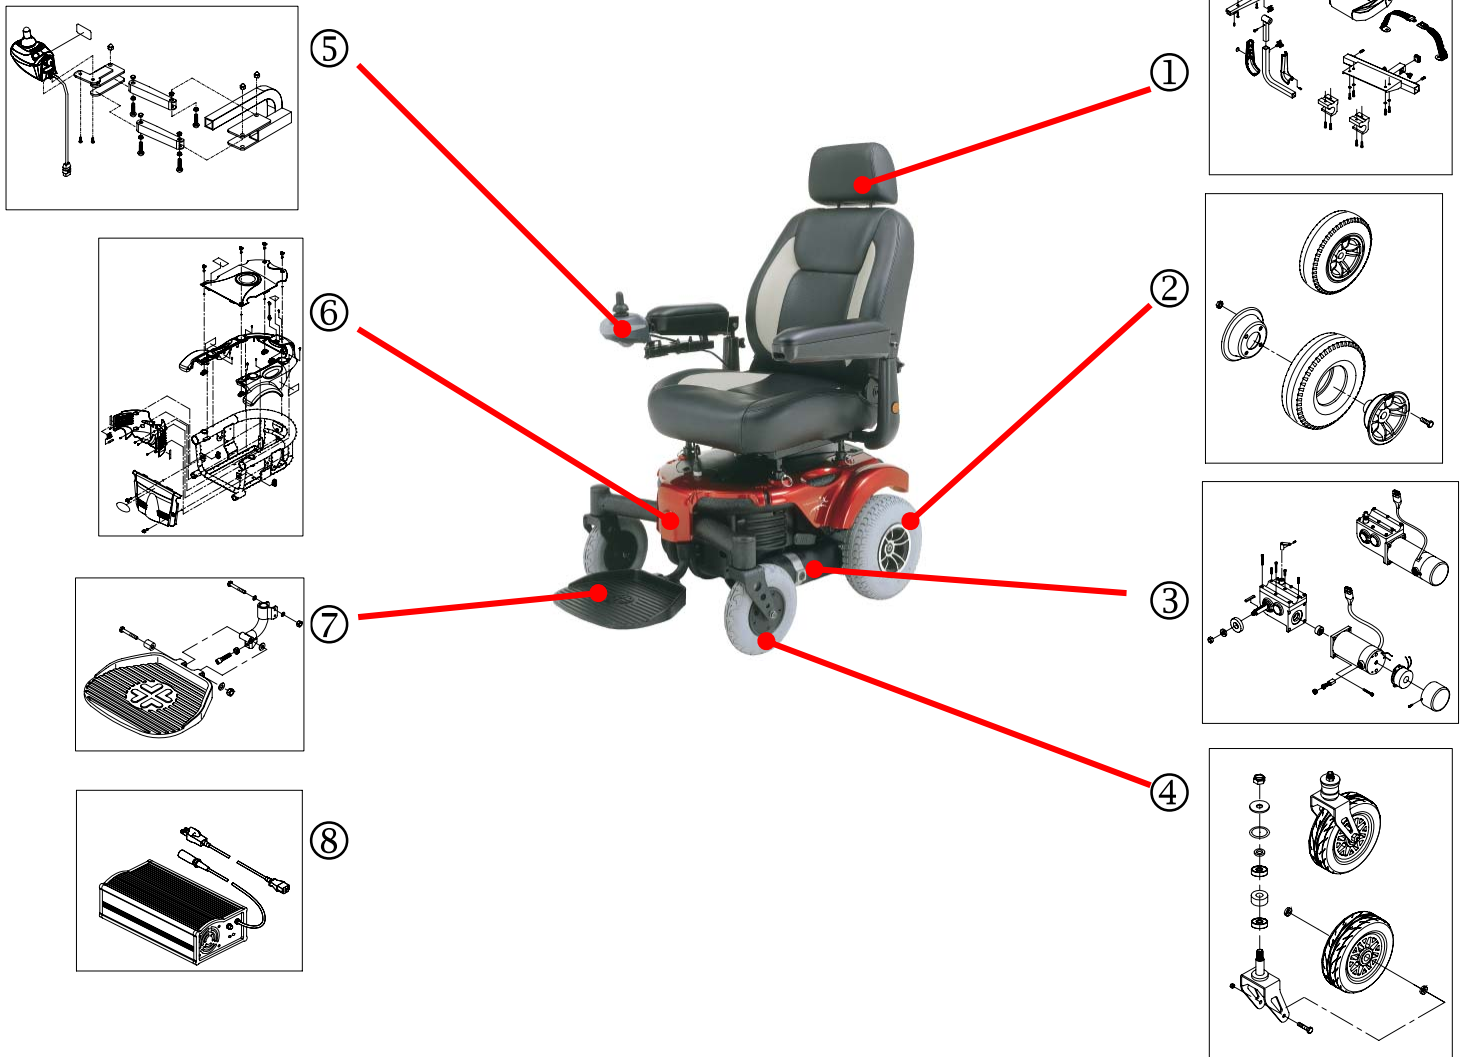

## P3142-ARMU/P3142-SBMU/P3142-SPMU

①	Seat ass'y	33100609 (CASTOR ASS'Y.,200x50 PU WHEEL, RH)
	32200160 (Captain Seat ass'y)	⑤
	32228005 (Captain Seat Only., 18wx16dx20h, Black/Gray)	33503058 (Joystick Bracket Ass'y.,Shark, Dk-Rema01, ED)
	43701072(PAD, ARMREST(LONG),BLACK)	64810012 (JOYSTICK, DY SHARK,DK-REMA01)
	43701073(PAD,ARMREST(SHORT),BLACK)	64210005 (Controller Only,Dy Sharkdk-Pma05)
②	Drive Wheel Ass'y.	⑥
	32600432 (DRIVER WHEEL ASS'Y.,260*85 PU)	30500068 (CENTER COVER ASS'Y BLACK, COLOR)
③	Motor and gearbox complete, LH and RH.	30500066 (REAR SHROUD, BLACK,P313/P314)
	62010115 (MOTOR & GEARBOX,M13KA-25, LH)	30510347 (MAIN SHROUD, RED, P313)
	62020115 (MOTOR & GEARBOX,M13KA-25, RH)	30515180 (MAIN SHROUD, BLUE, P313)
	62110070 (MOTOR ASSY., M1KA/B, LH)	30521017 (MAIN SHROUD, CHAMPAGNE, P313)
	62120070 (MOTOR ASSY., M1KA/B, RH)	⑦
	62410060 (GEARBOX ASSY., M13-25,LH)	33300341 (FOOTPLATE ASS'Y.W/MERITS LOGO)
	62420060 (GEARBOX ASSY., M13-25,RH)	⑧
④	Caster Wheel with Fork Ass'y.	Charger unit
	33100607 (CASTOR ASS'Y.,200x50 PU WHEEL, LH)	65142005 (CHARGER, HP8204-5A-OFF)
		63600008(CHARGER POWERCORD W/PLUG,US SPEC)