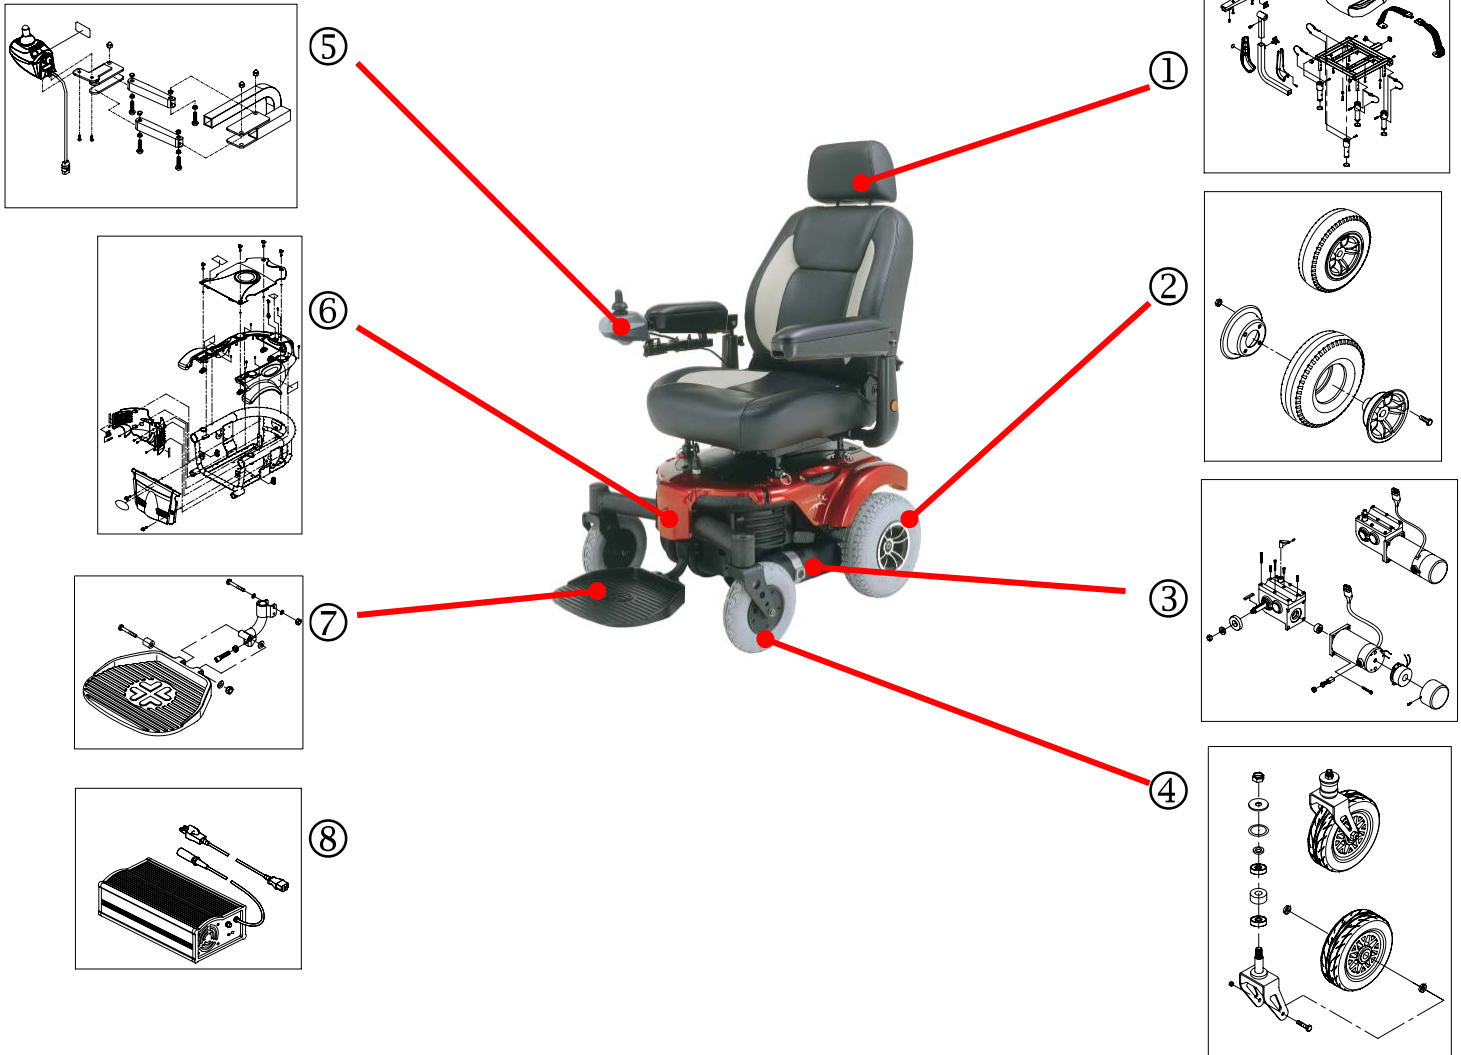

P314--ARMU/P314--SBMU/P314--SPMU

①	Seat ass'y	33100609 (CASTOR ASS'Y.,200x50 PU WHEEL, RH)
	32200141 (Seat ass'y)	⑤
	32228001 (Seat Ass'y 20"X18"X20"(Mh82 Black Gray)	33503058 (Joystick Bracket Ass'y.,Shark, Dk-Rema01, ED)
	43701072(PAD, ARMREST(LONG),BLACK)	64810012 (JOYSTICK, DY SHARK,DK-REMA01)
	43701073(PAD,ARMREST(SHORT),BLACK)	64210005 (Controller Only,Dy Sharkdk-Pma05)
②	Drive Wheel Ass'y.	⑥
	32600432 (DRIVER WHEEL ASS'Y.,260*85 PU)	30500068 (CENTER COVER ASS'Y BLACK, COLOR)
③	Motor and gearbox complete, LH and RH.	30500066 (REAR SHROUD, BLACK,P313/P314)
	62010116 (MOTOR & GEARBOX, LHM11LA-25)	30510347 (MAIN SHROUD, RED, P313)
	62020116 (MOTOR & GEARBOX (RH)M11LA-25)	30515180 (MAIN SHROUD, BLUE, P313)
	62110071 (MOTOR,M1LA/B,L.)	30521017 (MAIN SHROUD, CHAMPAGNE, P313)
	62120071 (MOTOR,M1LA/B,R.)	⑦
	62410059 (GEARBOX ASS'Y, M11-25,L.)	33300341 (FOOTPLATE ASS'Y.W/MERITS LOGO)
	62420059 (GEARBOX ASS'Y, M11-25,R.)	⑧
④	Caster Wheel with Fork Ass'y.	Charger unit
	33100607 (CASTOR ASS'Y.,200x50 PU WHEEL, LH)	65142005 (CHARGER, HP8204-5A-OFF)
		63600008(CHARGER POWERCORD W/PLUG,US SPEC)