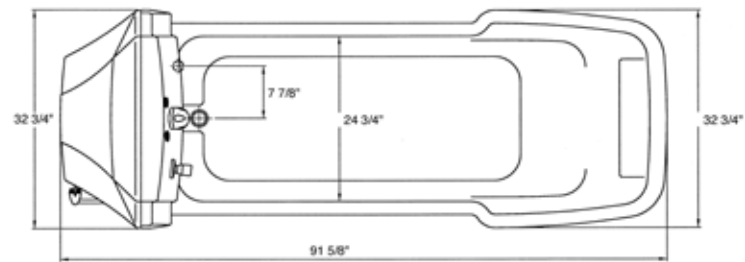

TR 900

Height adjustable bathtub

Product measurements

TR EQUIPMENT

TR EQUIPMENT AB P.O. Box 116, S-573 22, TRANÅS, SWEDEN
TR GROUP INC. 903 WEDEL LANE, GLENVIEW, ILLINOIS 60025, USA
TR EQUIPMENT UK LTD. 10 JURY STREET, WARWICK, CV34 4EW, ENGLAND