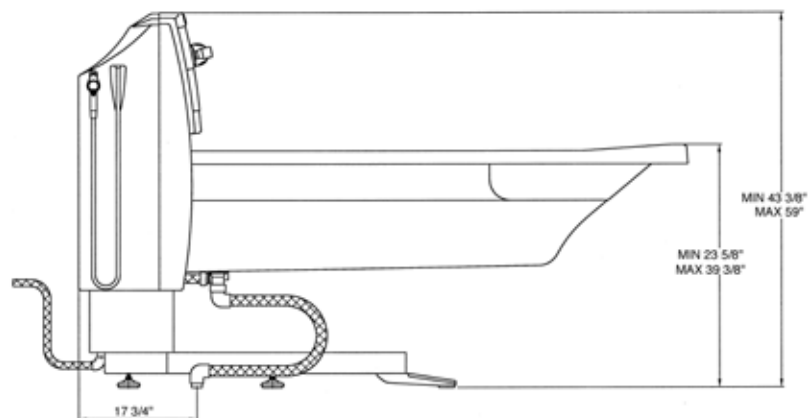

TR 900

Height adjustable bathtub

Product measurements

TR EQUIPMENT

TR EQUIPMENT AB P.O. Box 116, S-573 22, TRANÅS, SWEDEN
TR GROUP INC. 903 WEDEL LANE, GLENVIEW, ILLINOIS 60025, USA
TR EQUIPMENT UK LTD. 10 JURY STREET, WARWICK, CV34 4EW, ENGLAND