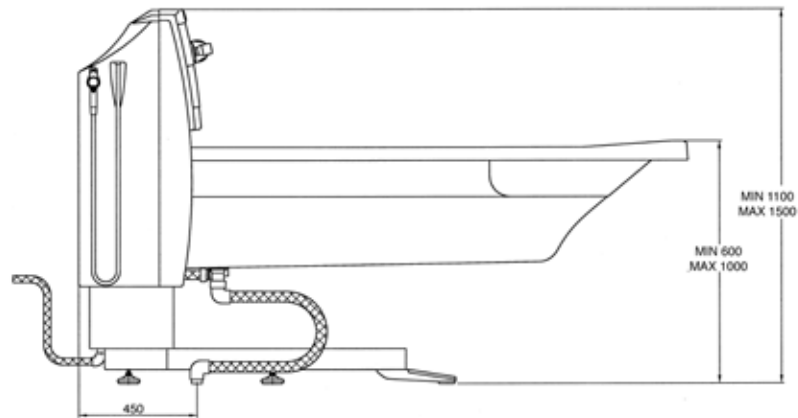

TR 900

Height adjustable bathtub

Product measurements

TR EQUIPMENT

TR EQUIPMENT AB P.O. Box 116, S-573 22, TRANÅS, SWEDEN
TR GROUP INC. 903 WEDEL LANE, GLENVIEW, ILLINOIS 60025, USA
TR EQUIPMENT UK LTD. 10 JURY STREET, WARWICK, CV34 4EW, ENGLAND