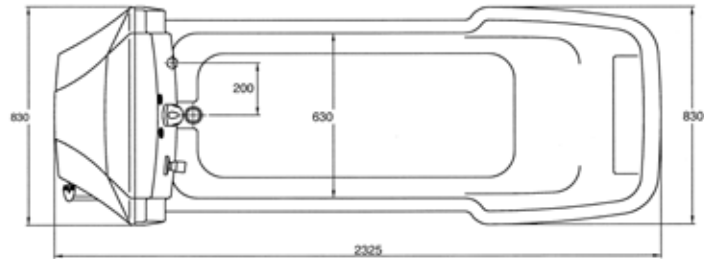

TR 900

Height adjustable bathtub

Product measurements

TR EQUIPMENT

TR EQUIPMENT AB P.O. Box 116, S-573 22, TRANÅS, SWEDEN
TR GROUP INC. 903 WEDEL LANE, GLENVIEW, ILLINOIS 60025, USA
TR EQUIPMENT UK LTD. 10 JURY STREET, WARWICK, CV34 4EW, ENGLAND